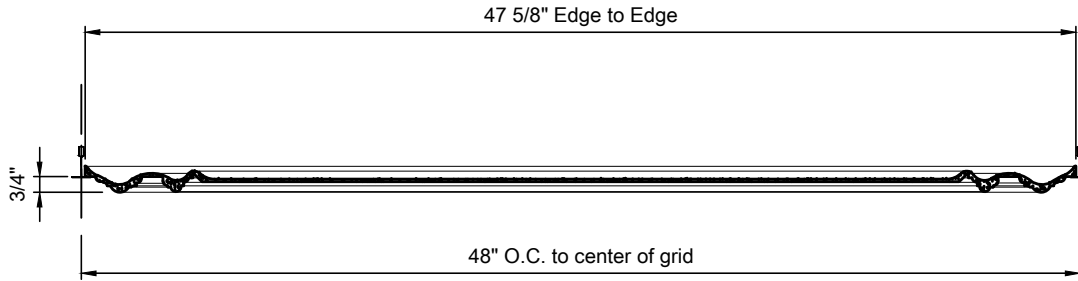

Traditional III Coffe Rectangular #27376 RE (Rectengular 48")

173 Adesso Dr, Unit #2
 Concord, ON L4K 3C3
 Phone: Fax:
 647-748-3037 ---
 www.ceiling4u.com

Project:		NuVues 27376 RE		
Stock #:	27376	Size:	48" x 24"	Dwn By: Q.P.
Finish:	Prime Satin White	Surface:		Ckd By: J.R.
				Sht. No: 1