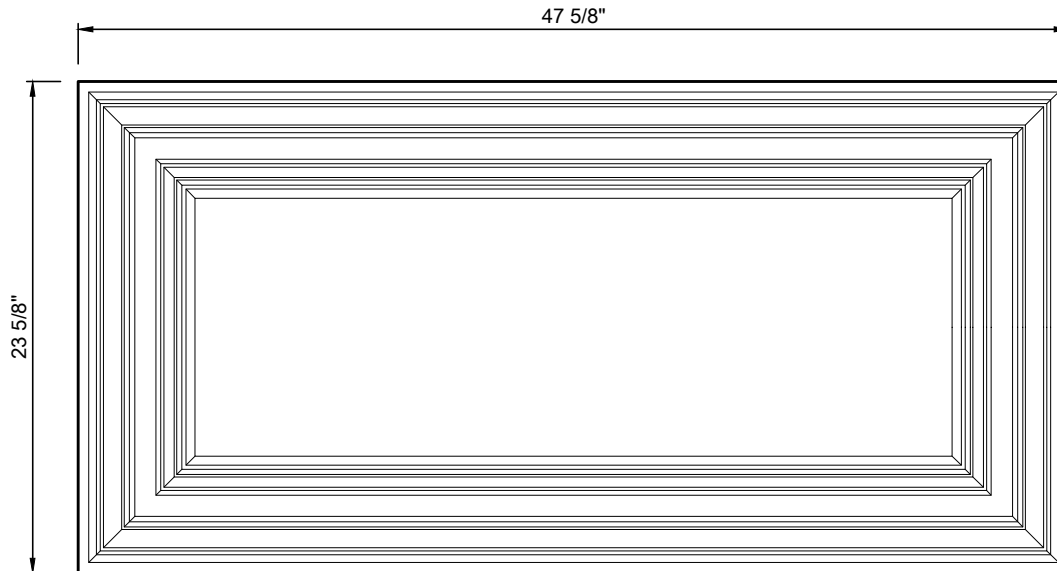

Traditional III Coffe Rectangular #27376 RE (Rectengular 48")

173 Adesso Dr, Unit #2
 Concord, ON L4K 3C3
 Phone: Fax:
 647-748-3037 ---
 www.ceiling4u.com

Project:		NuVues 27376 RE		
Stock #:	27376	Size:	48" x 24"	Dwn By: Q.P.
Finish:	Prime Satin White	Surface:		Ckd By: J.R.
				Sht. No: 1