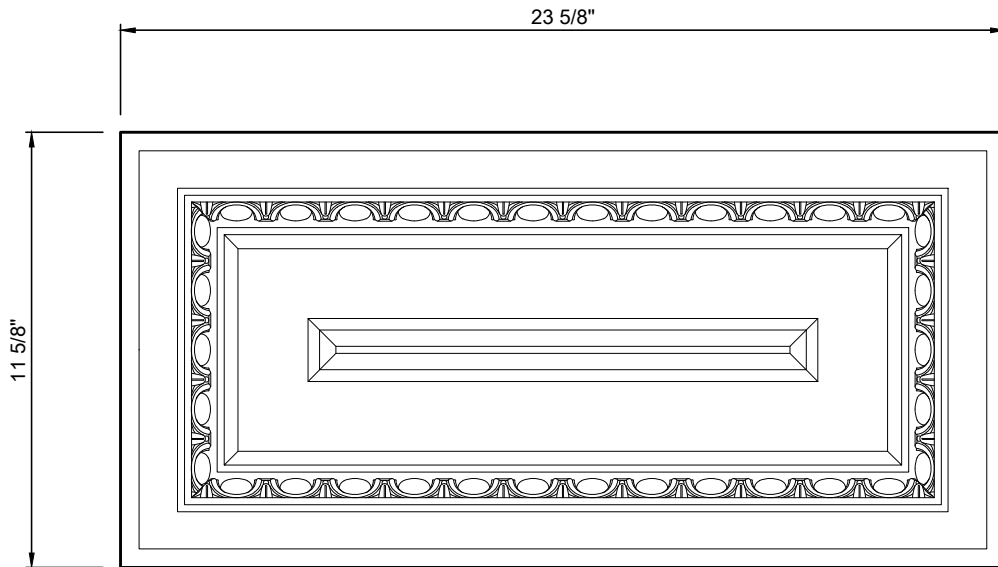

Egg & Dart #27412 RE (Rectangular 24")

173 Adesso Dr, Unit #2
 Concord, ON L4K 3C3
 Phone: 647-748-3037 Fax: ---
 www.ceilings4u.com

Project:		NuVues 27412 RE		
Stock #:	27412	Size:	24" x 12"	Dwn By: Q.P.
Finish:	Prime Satin White	Surface:		Ckd By: J.R.
				Sht. No: 1