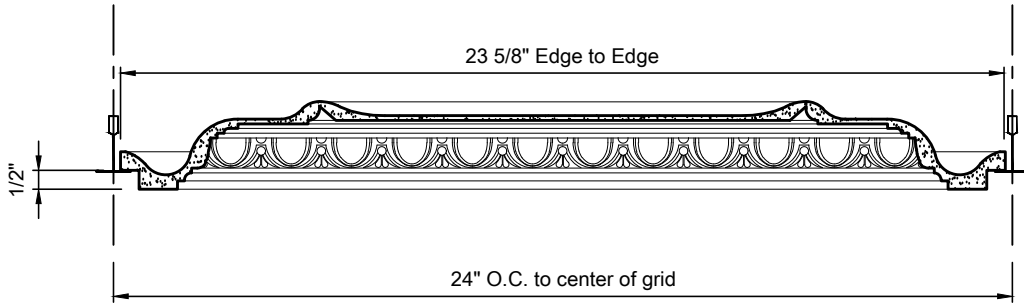

Egg & Dart #27412 RE (Rectangular 24")

173 Adesso Dr, Unit #2
 Concord, ON L4K 3C3
 Phone: 647-748-3037 Fax: ---
 www.ceilings4u.com

Project:		NuVues 27412 RE		
Stock #:	27412	Size:	24" x 12"	Dwn By: Q.P.
Finish:	Prime Satin White	Surface:		Ckd By: J.R.
				Sht. No: 1