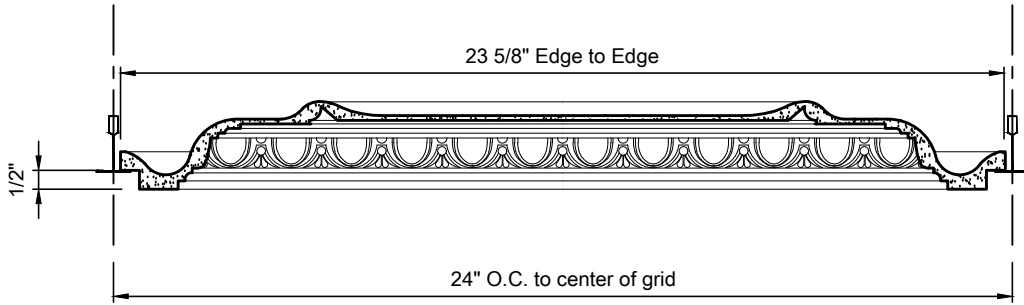

Egg & Dart #27415 RE ( Diagonal 24")

173 Adesso Dr, Unit #2  
 Concord, ON L4K 3C3  
 Phone: 647-748-3037 Fax: ---  
 www.ceiling4u.com

Project:		NuVues 27415 RE		
Stock #:	27415	Size:	24" x 24"	Dwn By: Q.P.
Finish:	Prime Satin White	Surface:		Sht. No: 1
			Ckd By: J.R.	