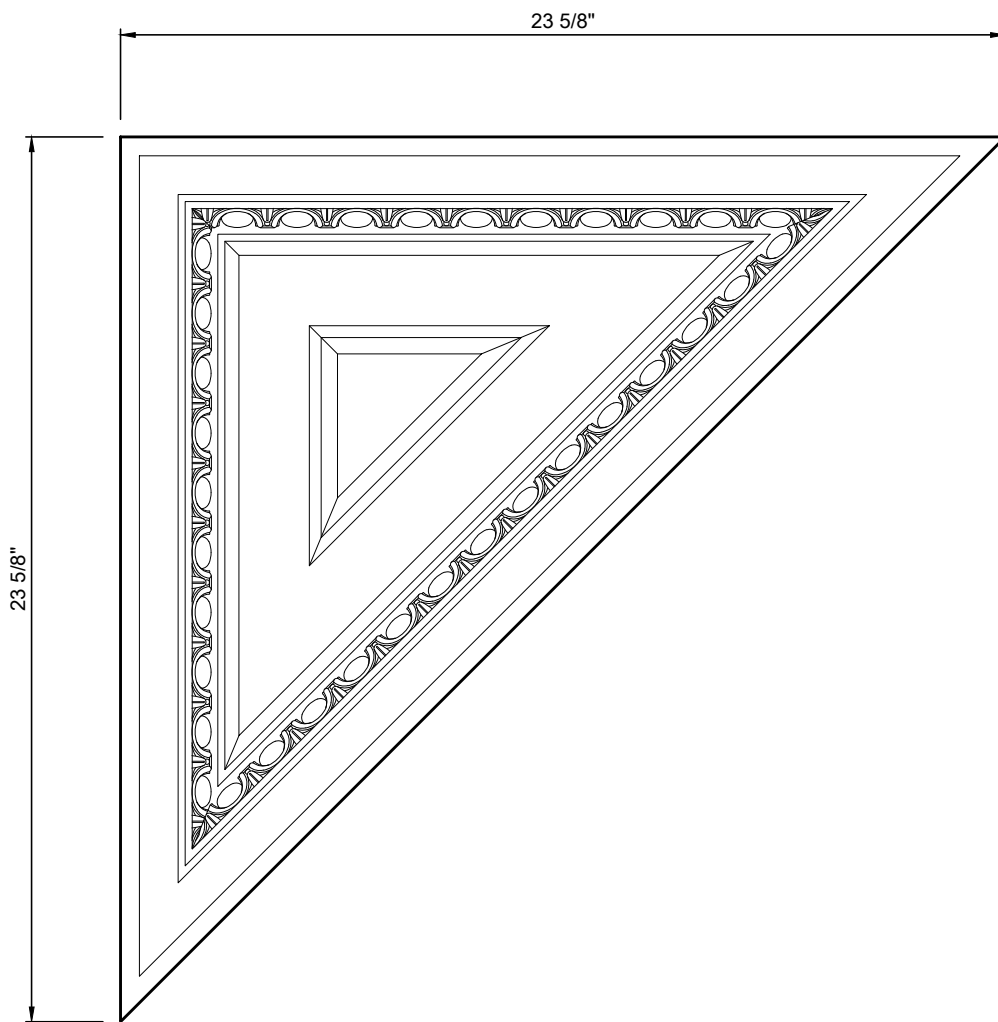

Egg & Dart #27415 RE ( Diagonal 24")

173 Adesso Dr, Unit #2  
 Concord, ON L4K 3C3  
 Phone: 647-748-3037 Fax: ---  
 www.ceiling4u.com

Project:		NuVues 27415 RE		
Stock #:	27415	Size:	24" x 24"	Dwn By: Q.P.
Finish:	Prime Satin White	Surface:		Sht. No: 1
			Ckd By: J.R.	