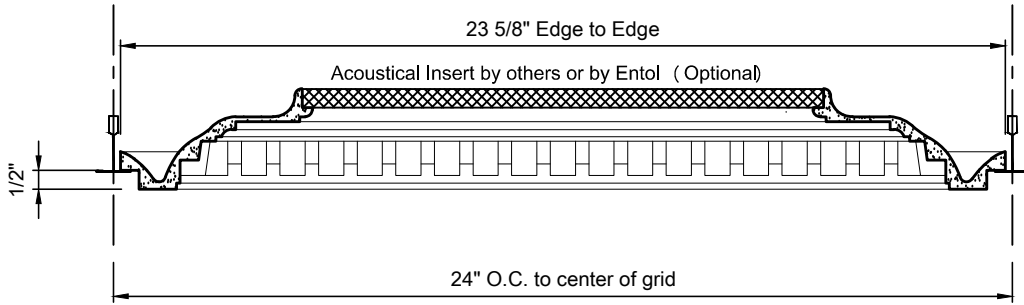

Dentil Coffer with Acoustical Insert #27429 RE

173 Adesso Dr, Unit #2
 Concord, ON L4K 3C3
 Phone: 647-748-3037
 Fax: ---
 www.ceiling4u.com

Project:		NuVues 27429 RE		
Stock #:	27429	Size:	24" x 24"	Dwn By: Q.P.
Finish:	Prime Satin White	Surface:		Ckd By: J.R.
				Sht. No: 1