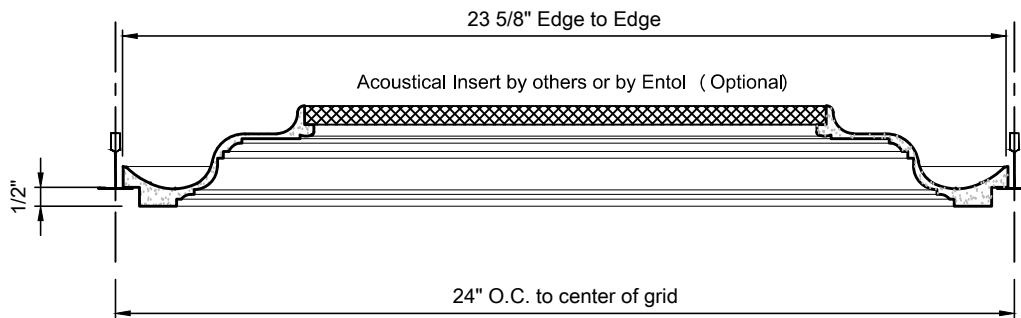

Classic Coffered with Acoustical Insert #27439 RE

173 Adesso Dr, Unit #2  
 Concord, ON L4K 3C3  
 Phone: 647-748-3037 Fax: ---  
 www.ceilings4u.com

Project:		NuVues 27439 RE		
Stock #:	27439	Size:	24" x 24"	Dwn By: Q.P.
Finish:	Prime Satin White	Surface:		Ckd By: J.R.
				Sht. No: <b>1</b>