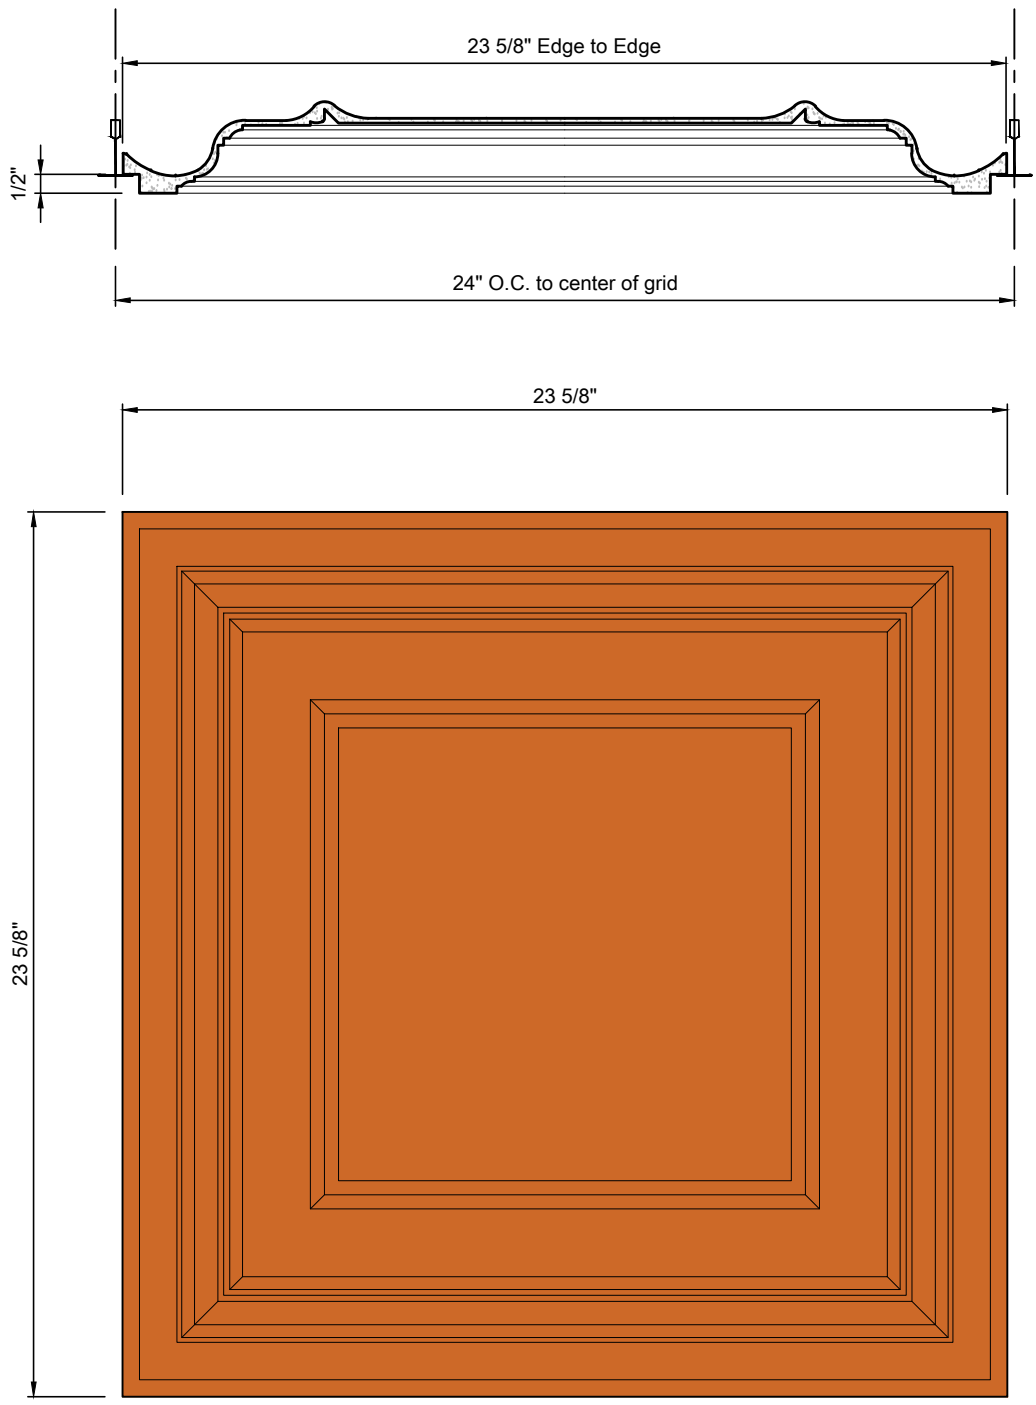

Classic Coffered WG #27630 RE

173 Adesso Dr, Unit #2
 Concord, ON L4K 3C3
 Phone: 647-748-3037 Fax: ---
 www.ceiling4u.com

Project:		NuVues 27630 RE		
Stock #:	27630	Size:	24" x 24"	Dwn By: Q.P.
Finish:	Wood Grain	Surface:		Ckd By: J.R.
				Sht. No: 1