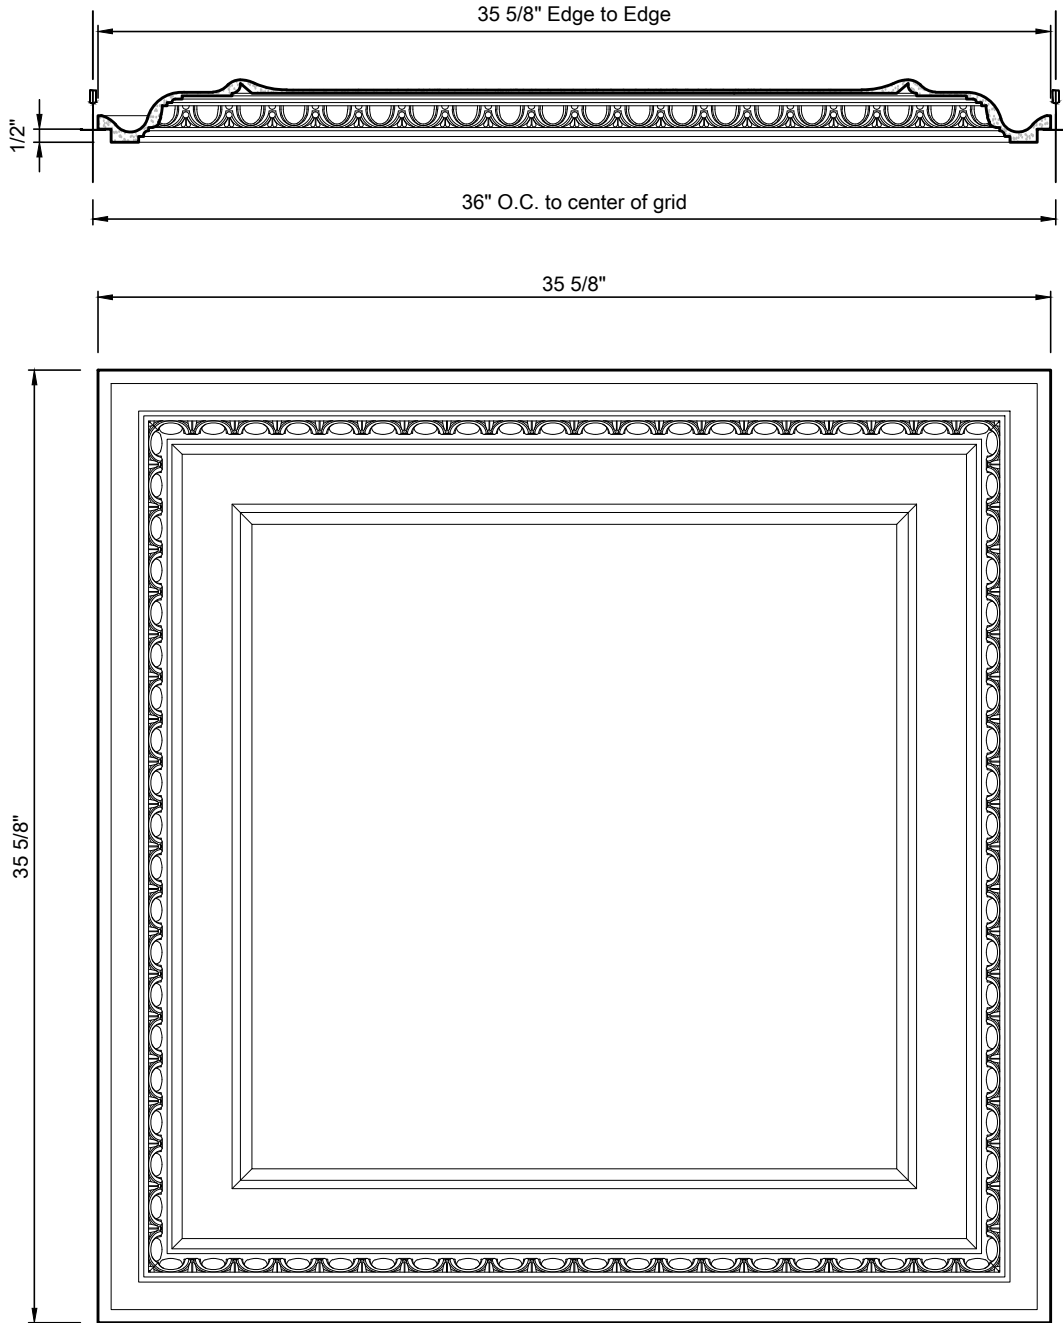

Egg & Dart #27720 RE (36"x36")

173 Adesso Dr, Unit #2
 Concord, ON L4K 3C3
 Phone: 647-748-3037 Fax: ---
 www.ceiling4u.com

Project:		NuVues 27720 RE		
Stock #:	27720	Size:	36" x 36"	Dwn By: Q.P.
Finish:	Prime Satin White	Surface:		Ckd By: J.R.
				Sht. No: 1