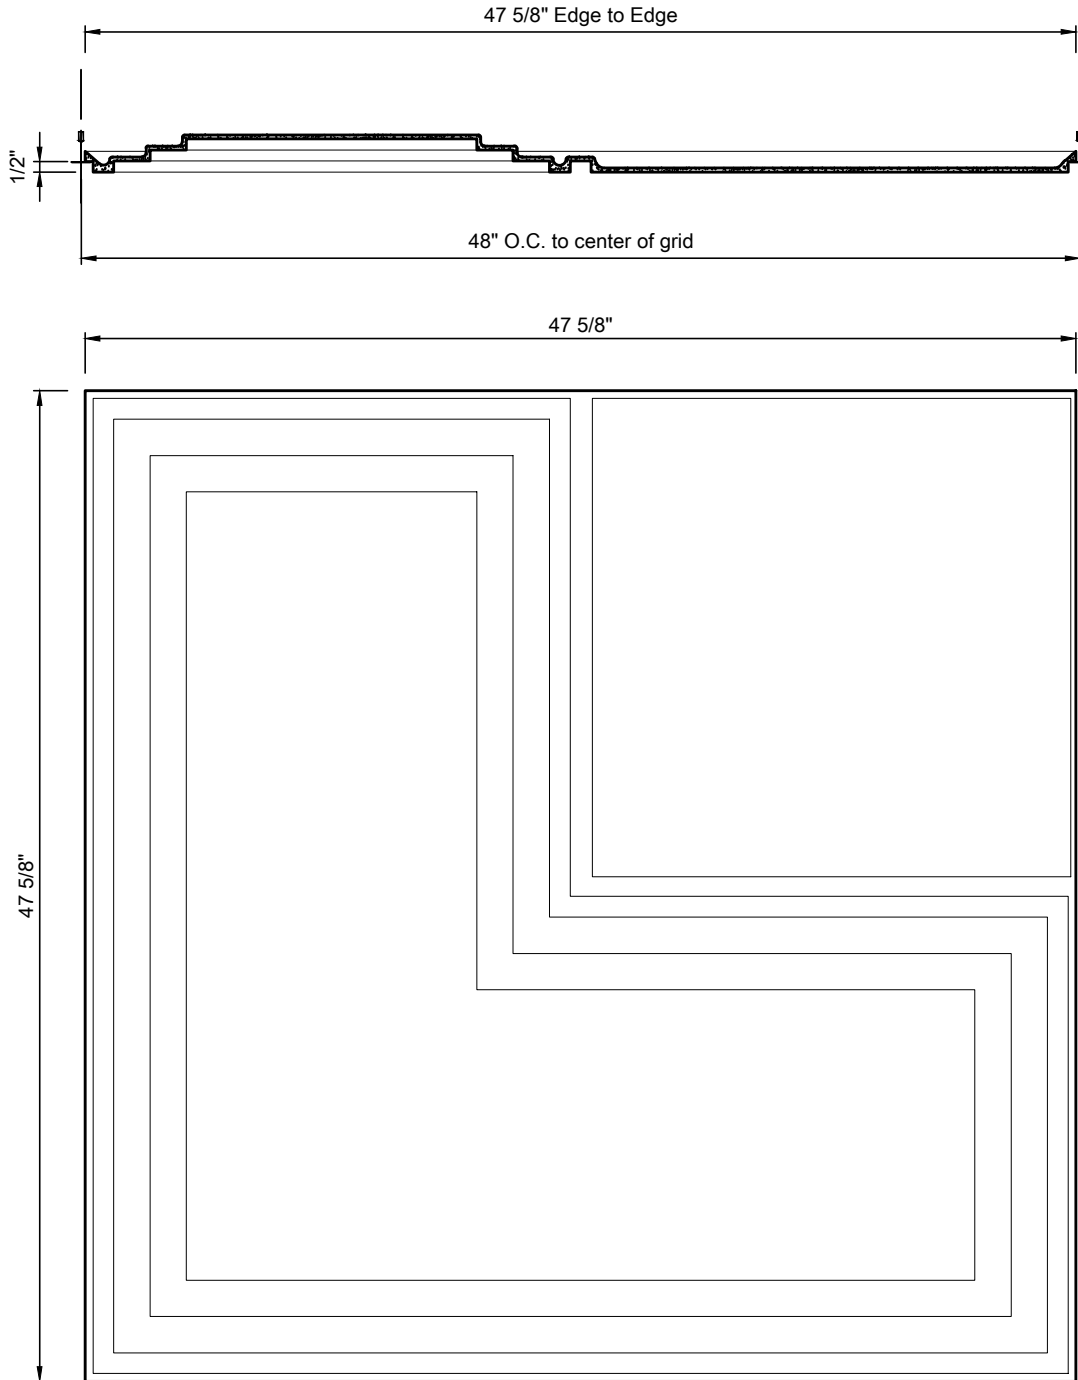

Executive Coffe Square
Corner W/ Field Lay-in Panel #27968 RE

173 Adesso Dr, Unit #2
 Concord, ON L4K 3C3
 Phone: 647-748-3037 Fax: ---
 www.ceiling4u.com

Project:		NuVues 27968 RE		
Stock #:	27968	Size:	48" x 48"	Dwn By: Q.P.
Finish:	Prime Satin White	Surface:		Ckd By: J.R.
				Sht. No: 1