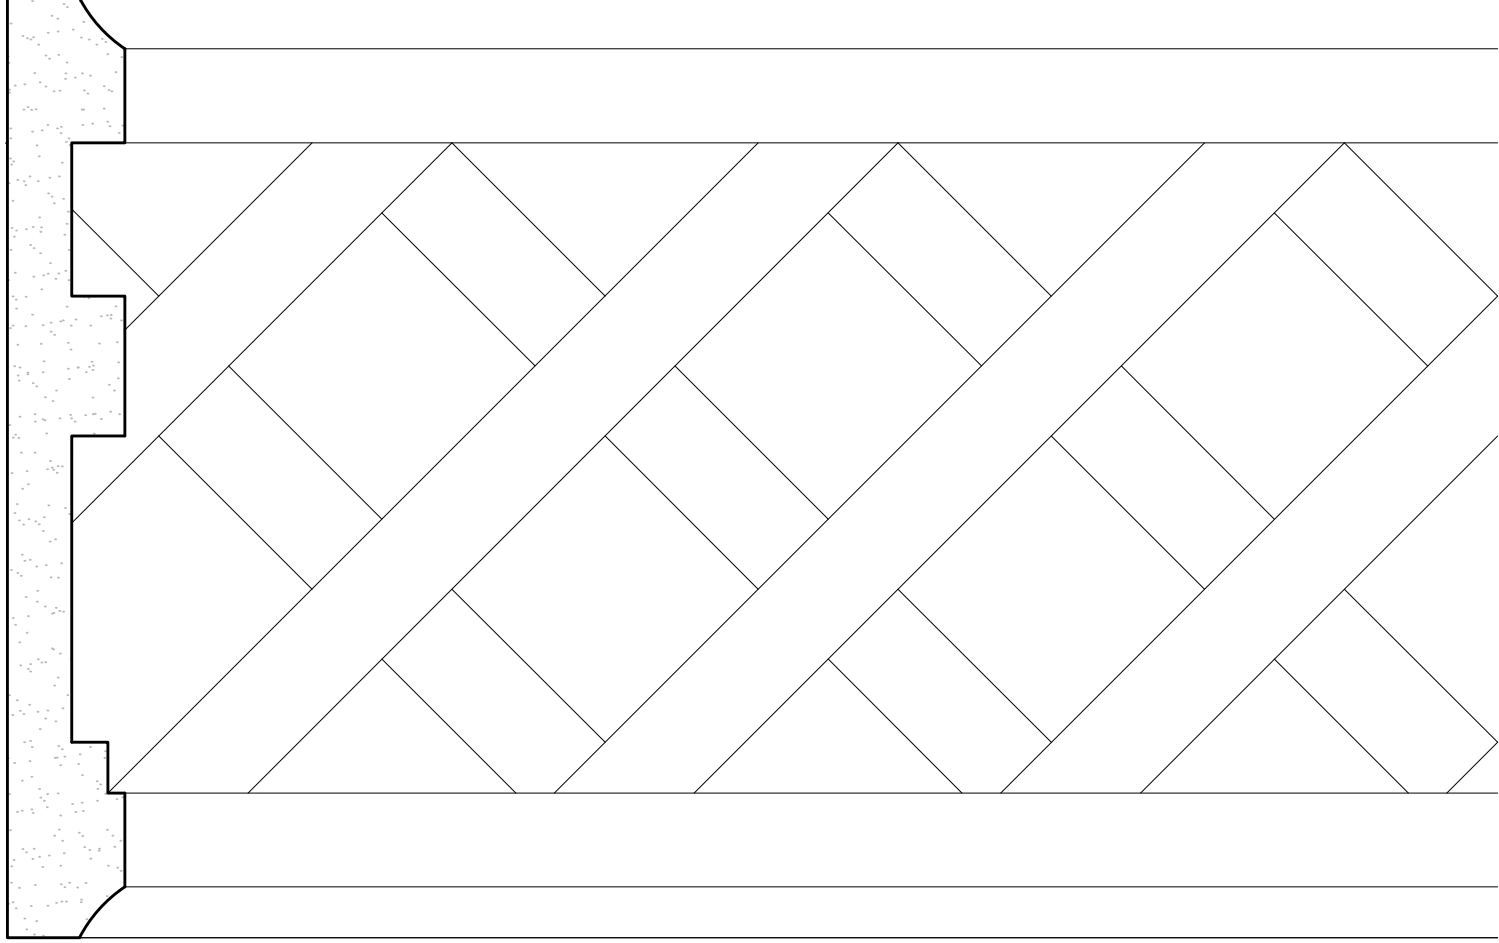

5"

5/8"

173 Adesso Dr., Unit #2
Concord, ON L4K 3C3
Phone: 647-748-3037 ---
Fax: ---
www.ceiling4u.com

Lattice Moulding

Size:	5" Height 5/8" Projection 2-3/8 Repeat	Stock #:	5011-8	Dwn By:	N.C.	Sht. No:	1
		Finish:	Paint Grade	Ckd By:	Q.P.